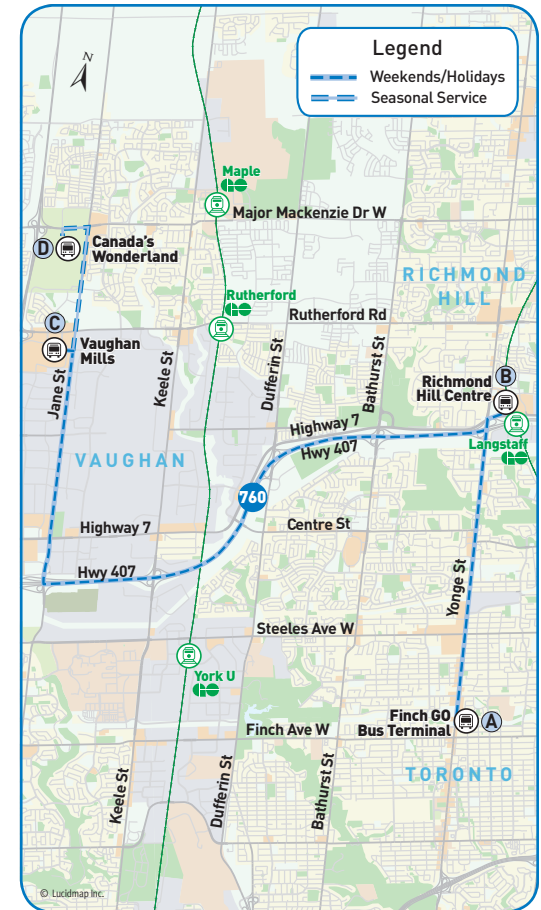

**northbound**  
to Canada's Wonderland  
via Vaughan Mills Terminal

↙ Weekends/Holiday

Finch GO Bus Terminal 2335	Richmond Hill Centre Terminal 4453	Vaughan Mills Terminal 6273	Canada's Wonderland 6404
A	B	C	D
<b>Saturday</b>			
9:00	9:14	9:39	9:46
10:00	10:14	10:39	10:46
10:30	10:44	11:09	11:16
11:00	11:14	11:39	11:46
11:30	11:44	12:09	12:16
12:00	12:15	12:40	12:48
1:00	1:15	1:40	1:48
2:00	2:15	2:40	2:48
3:00	3:15	3:40	3:48
4:00	4:15	4:40	4:48
5:00	5:15	5:40	5:48
6:00	6:15	6:40	6:48
6:30	6:45	7:10	7:18
7:00	7:13	7:39	7:47
7:30	7:43	8:09	8:17
8:00	8:13	8:39	8:47
8:30	8:43	9:09	9:17
9:00	9:13	9:39	9:47
<b>Sunday/Holiday</b>			
9:00	9:16	9:34	9:45
10:00	10:16	10:34	10:45
11:00	11:16	11:34	11:45
12:00	12:16	12:34	12:45
1:00	1:17	1:35	1:46
2:00	2:17	2:35	2:46
3:00	3:17	3:35	3:46
4:00	4:17	4:35	4:46
5:00	5:17	5:35	5:46
6:00	6:17	6:35	6:46
7:00	7:17	7:35	7:46
*8:00	8:14	8:32	8:43
*9:00	9:20	9:38	9:49

**Map Legend**

- ➔ Direction of Travel
- 🚌 Bus Terminal
- 🎓 College/University
- 🏥 Hospital
- 🏛 Municipal Office
- 🎓 Secondary School
- Ⓜ Time Point
- 🚉 GO Station
- 🏠 Community Centre
- 📖 Library
- 🅇 Park & Ride
- 🛒 Shopping Centre