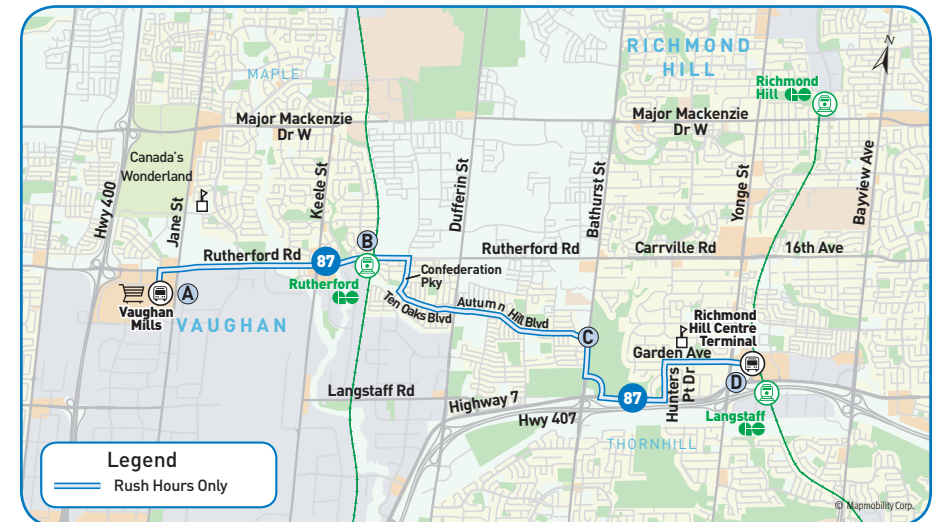

#### Weekdays

The schedule will be adjusted as follows:

- Eastbound trip departing Vaughan Mills Mall Terminal at 7:42 a.m. will depart at 7:39 a.m. to better connect with Langstaff Secondary School.
- Eastbound trip departing Vaughan Mills Mall Terminal at 7:01 p.m. will depart at 7:07 p.m. and will also service Rutherford GO Station.
- Eastbound trip departing Vaughan Mills Mall Terminal at 7:31 p.m. will depart at 7:32 p.m. and will no longer service Rutherford GO Station.
- Westbound trip departing Richmond Hill Centre Terminal at 6:42 p.m. will now service Rutherford GO Station.
- Westbound trip departing Richmond Hill Centre Terminal at 7:13 p.m. will no longer service Rutherford GO Station.

#### Map Legend

- ➔ Direction of Travel
- Bus Terminal
- College/University
- Hospital
- Municipal Office
- Secondary School
- Time Point
- GO Station
- Community Centre
- Library
- Park & Ride
- Shopping Centre

## westbound to Vaughan Mills Mall

Weekdays

Bus Stop Number	Richmond Hill Centre Terminal 4454	Langstaff Secondary School 2793	Autumn Hill Blvd. & Bathurst St. 6647	Rutherford GO Station 3333	Keele St. & Rutherford Rd. 1692	Vaughan Mills Mall Terminal 3313
	D		C	B		A
				5:52	5:56	6:05
5:58	6:02	6:09	6:22	6:25	6:32	6:32
6:28	6:32	6:39	6:52	6:55	7:02	7:02
6:56	7:00	7:07	7:22	7:26	7:34	7:34
7:26	7:30	7:37	7:52	7:56	8:04	8:04
7:56	8:00	8:07	8:22	8:26	8:34	8:34
8:28	8:32	8:39		8:53	9:01	9:01
8:58	9:02	9:09		9:23	9:31	9:31
2:44	2:49	2:56		3:14	3:22	3:22
3:12	3:16	3:23		3:40	3:51	3:51
3:38	3:42	3:49	4:04	4:10	4:21	4:21
4:04	4:08	4:15	4:30	4:36	4:47	4:47
4:42	4:46	4:53	5:08	5:15	5:25	5:25
5:12	5:16	5:23	5:38	5:45	5:55	5:55
5:42	5:46	5:53	6:07	6:12	6:21	6:21
6:12	6:16	6:23	6:37	6:42	6:51	6:51
6:42	6:46	6:53	7:07	7:12	7:21	7:21
7:13	7:17	7:24		7:40	7:50	7:50
7:42	7:46	7:53		8:09	8:19	8:19