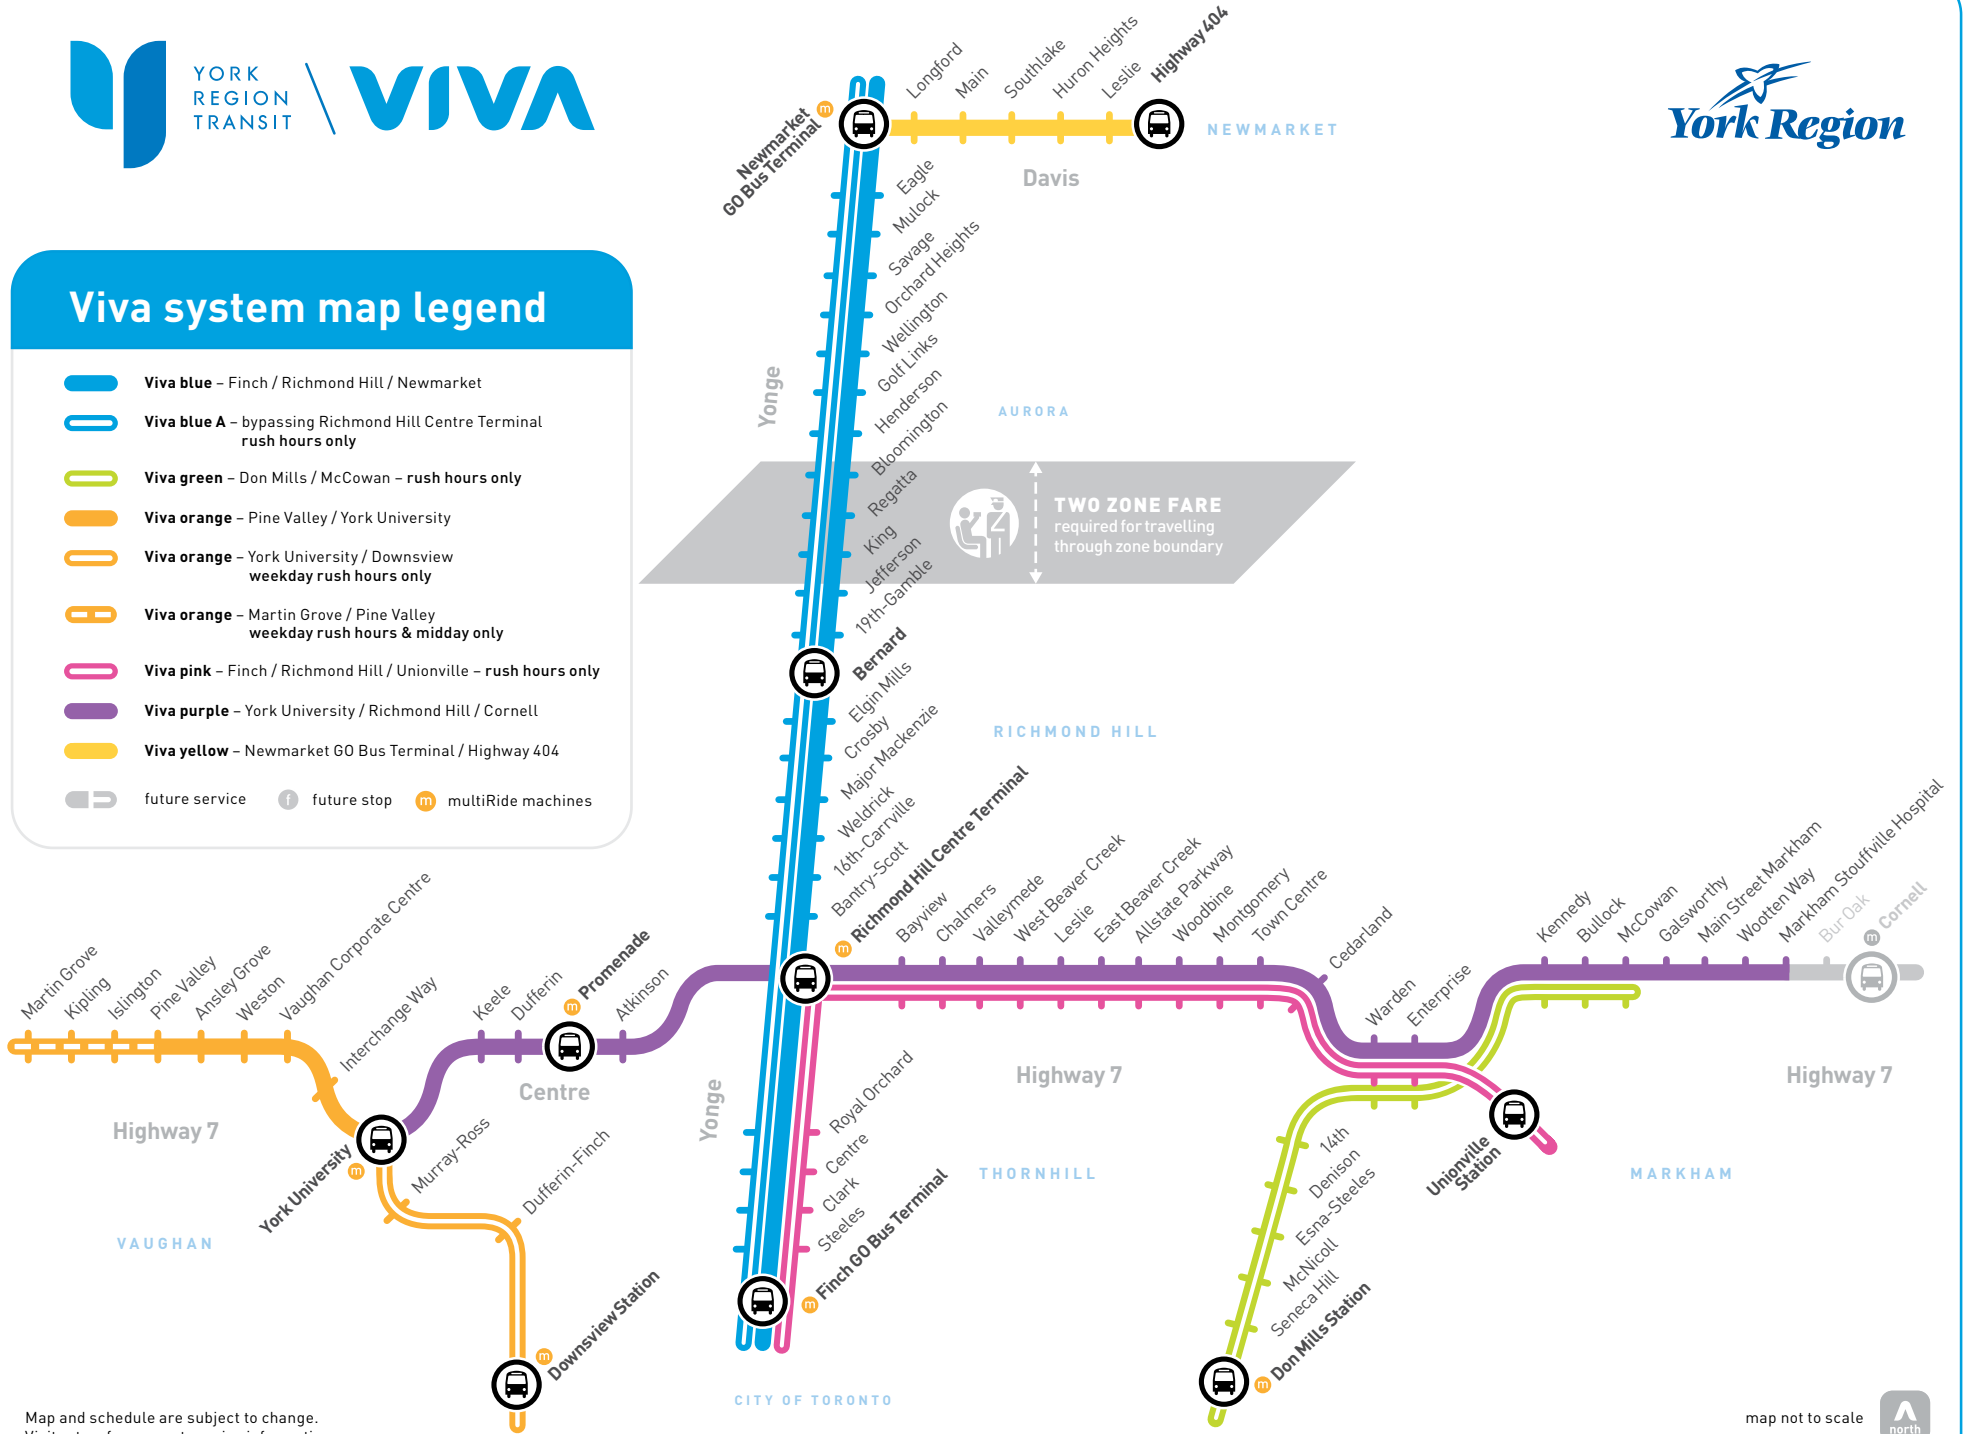

Viva system map legend

- Viva blue** – Finch / Richmond Hill / Newmarket
- Viva blue A** – bypassing Richmond Hill Centre Terminal rush hours only
- Viva green** – Don Mills / McCowan – rush hours only
- Viva orange** – Pine Valley / York University
- Viva orange** – York University / Downsview weekday rush hours only
- Viva orange** – Martin Grove / Pine Valley weekday rush hours & midday only
- Viva pink** – Finch / Richmond Hill / Unionville – rush hours only
- Viva purple** – York University / Richmond Hill / Cornell
- Viva yellow** – Newmarket GO Bus Terminal / Highway 404
- future service
- future stop
- multiRide machines

The dividing lines for the three zones are located in the Town of Georgina at Ravenshoe Road and in the Town of Richmond Hill at Bloomington Road and just south of King Road.

Customers without valid fares may be subject to a fine or criminal charge.

Viva yellow

Longford – 165 Davis
Main – 190 Davis
Southlake – 401 Davis
Huron Heights – 430 Davis
Leslie – 635 Davis
Highway 404 Carpool Lot – 1090 Davis

Viva orange

Martin Grove – 5601 Highway 7 West
Kipling – 5263 Highway 7 West
Islington – 5020 Highway 7 West
Pine Valley – 4499 Highway 7 West
Ansley Grove – 3940 Highway 7 West
Weston – 7600 Highway 7 West
Vaughan Corporate Ctr. – 10 Interchange Way
Interchange Way – 300 Interchange Way
York University – 4700 Keele / Ian MacDonald
Murray-Ross – 261 Murray Ross Parkway
Dufferin-Finch – 4580 Dufferin
Downsview Station – 1035 Sheppard Ave. West

yellow								departure times							
eastbound		weekdays		saturdays		sundays		westbound		weekdays		saturdays		sundays	
from Newmarket GO Bus Terminal		4:01 a.m.		5:15 a.m.		6:29 a.m.		from Highway 404/Davis carpool lot		4:23 a.m.		5:38 a.m.		6:52 a.m.	
		11:01 p.m.		11:00 p.m.		10:59 p.m.				11:23 p.m.		11:23 p.m.		11:22 p.m.	