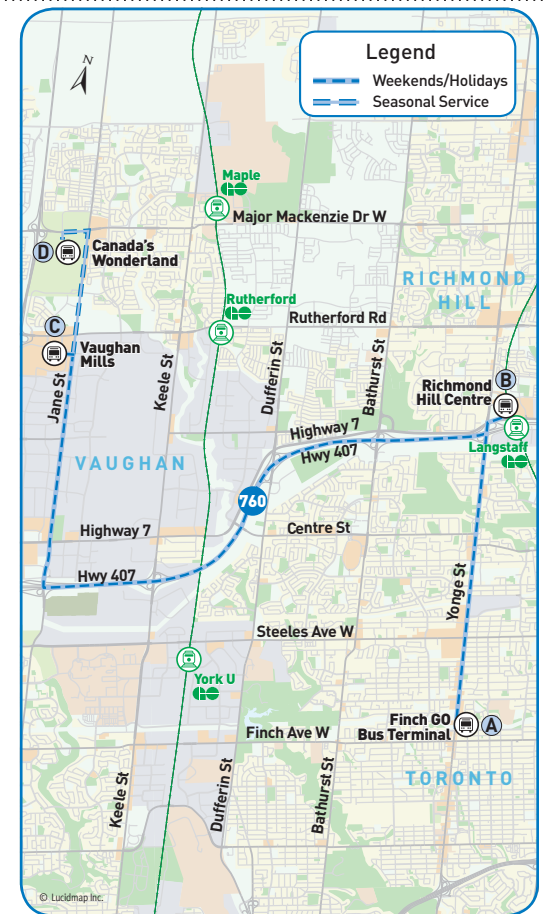

**revised schedule**

**Weekends/Holidays**

Effective November 6, 2016

Schedules will be adjusted to reflect Vaughan Mills Mall's hours of operation. The first trip will arrive at Vaughan Mills Mall Terminal for the mall's opening and the last trip will depart from Vaughan Mills Mall Terminal approximately 30 minutes after closing.

Weekday service will be offered during the holiday period to accommodate customer travel between Finch GO Bus Terminal

**Changes continued on reverse...**

**Map Legend**

- ➔ Direction of Travel
- 🏠 Bus Terminal
- 🎓 College/University
- H Hospital
- 🏛 Municipal Office
- 🏫 Secondary School
- Ⓐ Time Point
- 🚏 GO Station
- 🏠 Community Centre
- 📖 Library
- 🅑 Park & Ride
- 🛒 Shopping Centre

## southbound

to Finch GO Bus Terminal

## northbound

to Canada's Wonderland via Vaughan Mills Terminal